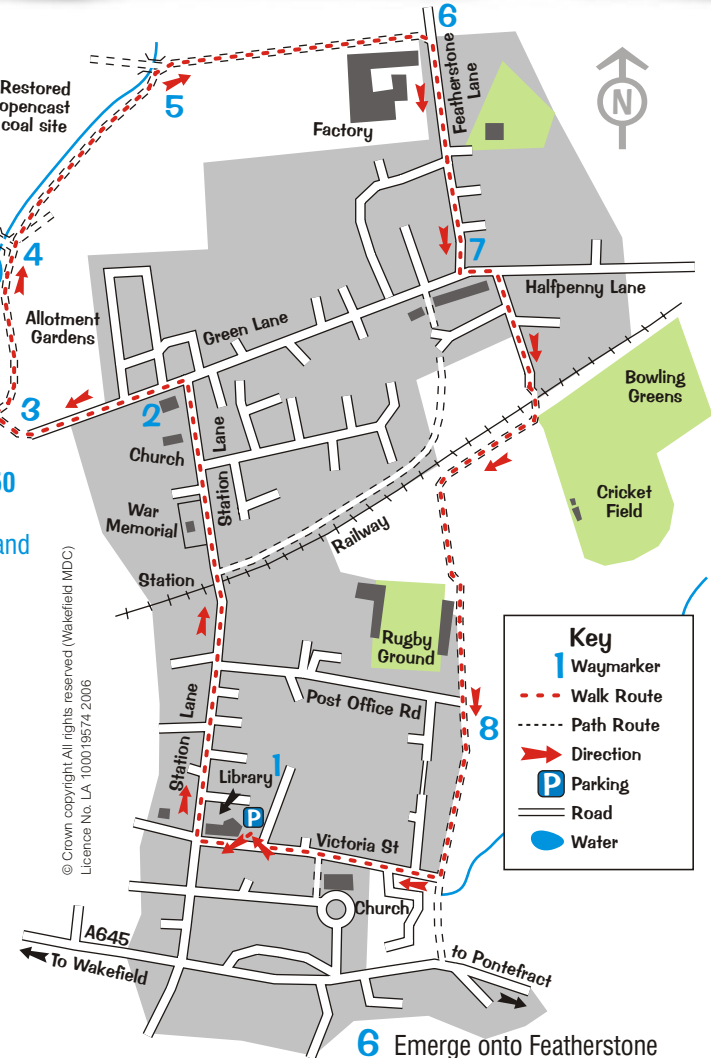

## Library to Site of Old Factory

Allow 50 minutes

A easy, circular walk, mainly on good footpaths and roadside pavement.

3.2 km / 2 miles

Services **144, 146** and **177** (Castleford to Pontefract) and services **180** and **181** (Normanton circulars) operate via Station Lane. Services **145, 149** and **150** operate along Wakefield Road between Wakefield and Pontefract.

- 1 Start at Featherstone Library - parking available. Turn right and walk up Station Lane and over the railway level crossing to the Featherstone Hotel.
- 2 Turn left after passing the Featherstone Hotel and walk to the end of Green Lane.
- 3 Cross over the wooden bridge and turn right, follow the path past the Allotments to the small lake.
- 4 Take the right hand path, which follows the drainage ditch, and walk as far as a small stone bridge.

- 5 Turn right and follow the path alongside a housing estate and a large factory on your right hand side.

- 6 Emerge onto Featherstone Lane, turn right and walk to the next main road junction which is known locally as Cressey's Corner.

**P.T.O**

**7** Turn left into Halfpenny Lane and then right. Pass over the railway level crossing and follow the path past the Rugby Ground.

**8** Follow the path between the allotment gardens and turn into Victoria Street. Complete the walk by returning to the Library.